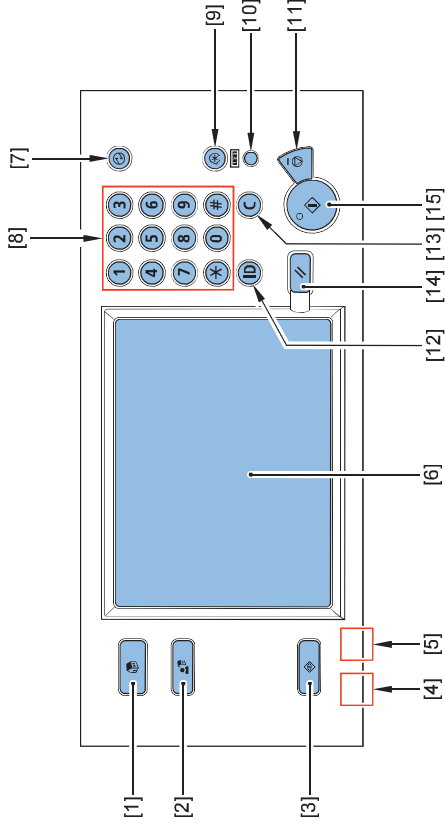

Control Panel

Control Panel

imageRUNNER ADVANCE C9200 Series

F-1-19

- [1] Main Menu Key
- [2] Custom Menu Key
- [3] Status Check/Stop Key
- [4] FAX Volume Adjustment Key
- [5] Screen Brightness Adjustment Dial
- [6] Touch Panel Display
- [7] Energy Saver Key
- [8] Keypad
- [9] Settings/Registration Key
- [10] Counter Check Key
- [11] Stop Key
- [12] Operation Pen
- [13] ID (authentication) Key
- [14] Clear Key
- [15] Reset Key
- [16] Start Key

imageRUNNER ADVANCE C7200 Series

F-1-20

- [1] Main Menu Key
- [2] Custom Menu Key
- [3] Status Check/Stop Key
- [4] FAX Volume Adjustment Key
- [5] Screen Brightness Adjustment Dial
- [6] Touch Panel Display
- [7] Energy Saver Key
- [8] Keypad
- [9] Settings/Registration Key
- [10] Counter Check Key
- [11] Stop Key
- [12] ID (authentication) Key
- [13] Clear Key
- [14] Reset Key
- [15] Start Key