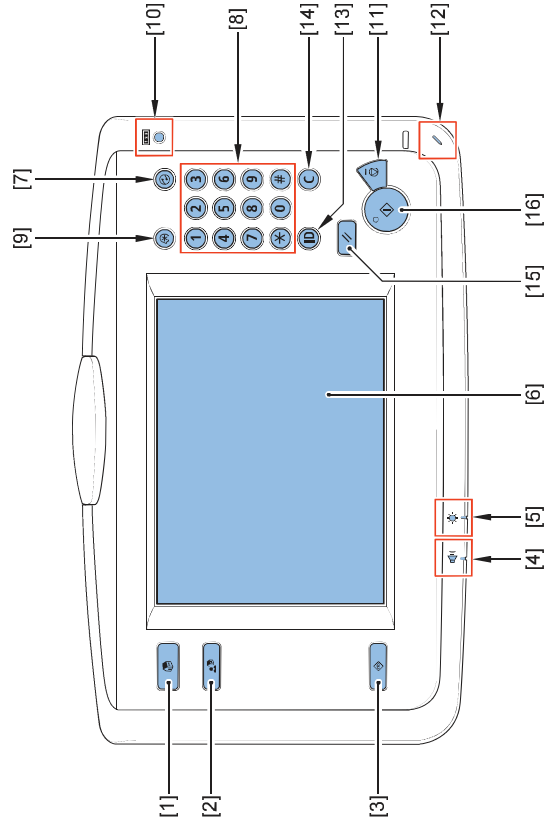

Control Panel

Control Panel

imageRUNNER ADVANCE C9200 Series

F-1-19

- [1] Main Menu Key
- [2] Custom Menu Key
- [3] Status Check/Stop Key
- [4] FAX Volume Adjustment Key
- [5] Screen Brightness Adjustment Dial
- [6] Touch Panel Display
- [7] Energy Saver Key
- [8] Keypad
- [9] Settings/Registration Key
- [10] Counter Check Key
- [11] Stop Key
- [12] Operation Pen
- [13] ID (authentication) Key
- [14] Clear Key
- [15] Reset Key
- [16] Start Key

imageRUNNER ADVANCE C7200 Series

F-1-20

- [1] Main Menu Key
- [2] Custom Menu Key
- [3] Status Check/Stop Key
- [4] FAX Volume Adjustment Key
- [5] Screen Brightness Adjustment Dial
- [6] Touch Panel Display
- [7] Energy Saver Key
- [8] Keypad
- [9] Settings/Registration Key
- [10] Counter Check Key
- [11] Stop Key
- [12] ID (authentication) Key
- [13] Clear Key
- [14] Reset Key
- [15] Start Key