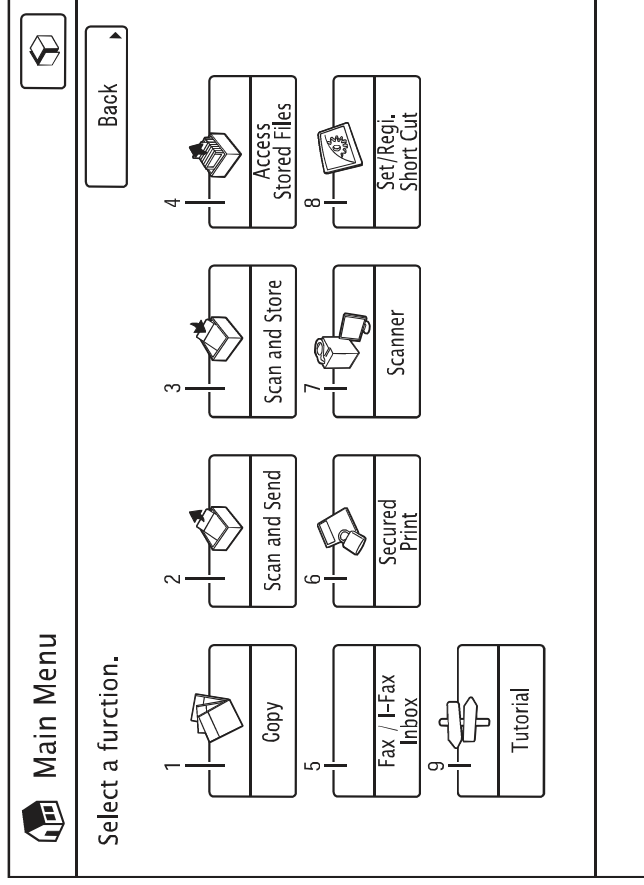

Main Menu

F-1-21

[1] Copy
[2] Scan and Send
[3] Scan and Store
[4] Access Stored Files
[5] Fax/I-Fax Inbox
[6] Secured Print
[7] Scanner
[8] Set/Regi. Short Cut
[9] Tutorial