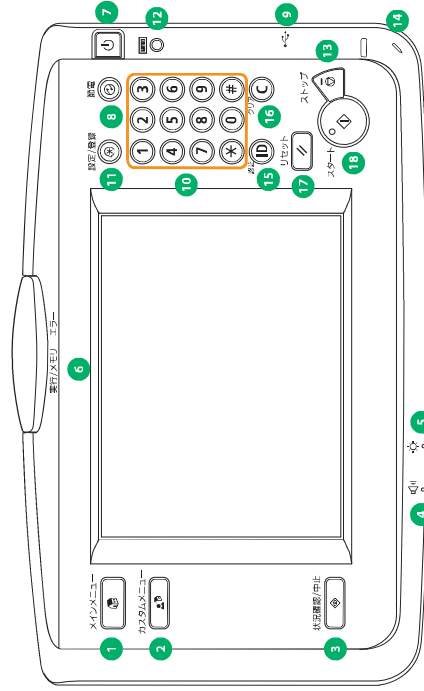

Control Panel

Control Panel

imageRUNNER ADVANCE C9xxx

F-1-19

imageRUNNER ADVANCE C7xxx

F-1-20

- | | |
|---------------------------------------|--------------------------------|
| [1] Main Menu Key | [10] Keypad |
| [2] Custom Menu Key | [11] Settings/Registration Key |
| [3] Status Check/Stop Key | [12] Counter Check Key |
| [4] FAX Volume Adjustment Key | [13] Stop Key |
| [5] Screen Brightness Adjustment Dial | [14] Operation Pen |
| [6] Touch Panel Display | [15] ID (authentication) Key |
| [7] Control Panel Power Switch | [16] Clear Key |
| [8] Energy Saver Key | [17] Reset Key |
| [9] USB Insertion Slot | [18] Start Key |