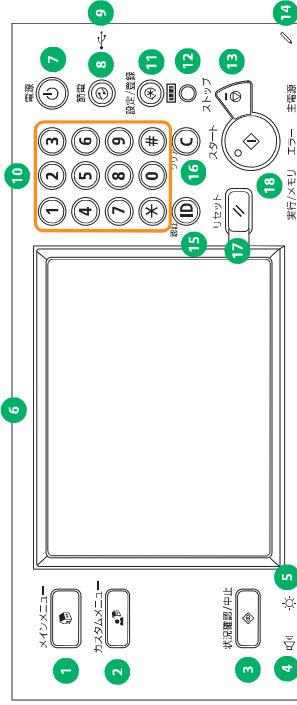

Control Panel

Control Panel

imageRUNNER ADVANCE C9xxx

F-1-19

imageRUNNER ADVANCE C7xxx

F-1-20

- | | |
|---------------------------------------|--------------------------------|
| [1] Main Menu Key | [10] Keypad |
| [2] Custom Menu Key | [11] Settings/Registration Key |
| [3] Status Check/Stop Key | [12] Counter Check Key |
| [4] FAX Volume Adjustment Key | [13] Stop Key |
| [5] Screen Brightness Adjustment Dial | [14] Operation Pen |
| [6] Touch Panel Display | [15] ID (authentication) Key |
| [7] Control Panel Power Switch | [16] Clear Key |
| [8] Energy Saver Key | [17] Reset Key |
| [9] USB Insertion Slot | [18] Start Key |

Main Menu

F-1-21

- | |
|-------------------------|
| [1] Copy |
| [2] Scan and Send |
| [3] Scan and Store |
| [4] Access Stored Files |
| [5] Fax/I-Fax Inbox |
| [6] Secured Print |
| [7] Scanner |
| [8] Set/Regi. Short Cut |
| [9] Tutorial |