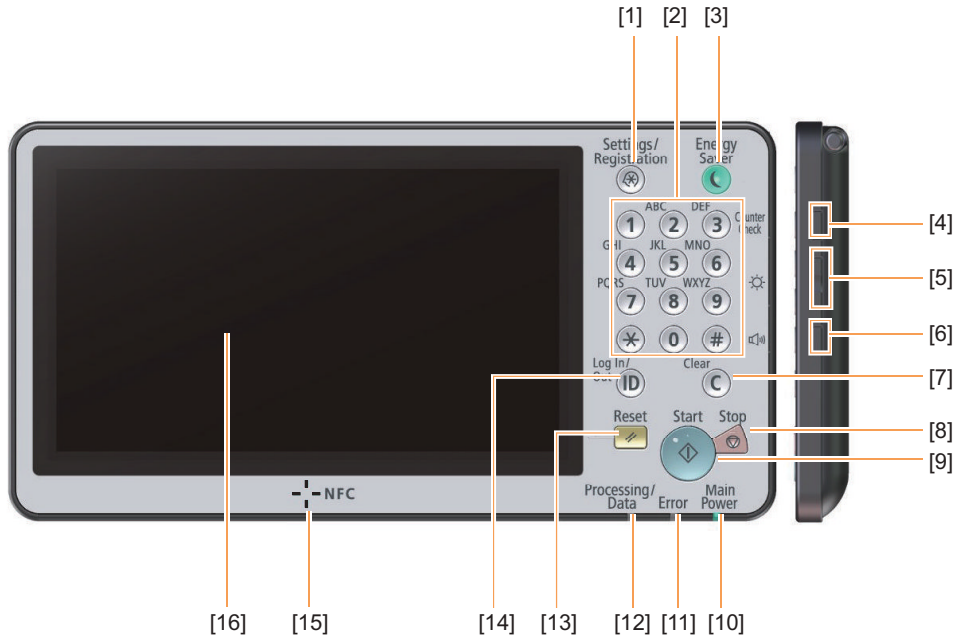

# Control Panel

No.	Name	No.	Name
[1]	[Settings/Registration] key	[9]	[Start] key
[2]	Numeric keys	[10]	Main Power indicator
[3]	[Energy Saver] key	[11]	Error indicator
[4]	[Counter/Device Information] key	[12]	Processing/Data indicator
[5]	Brightness Adjustment key	[13]	[Reset] key
[6]	Settings key	[14]	ID (Log In/Out) key
[7]	[Clear] key	[15]	NFC (If equipped with NFC Kit-B1)
[8]	[Stop] key	[16]	Touch panel display