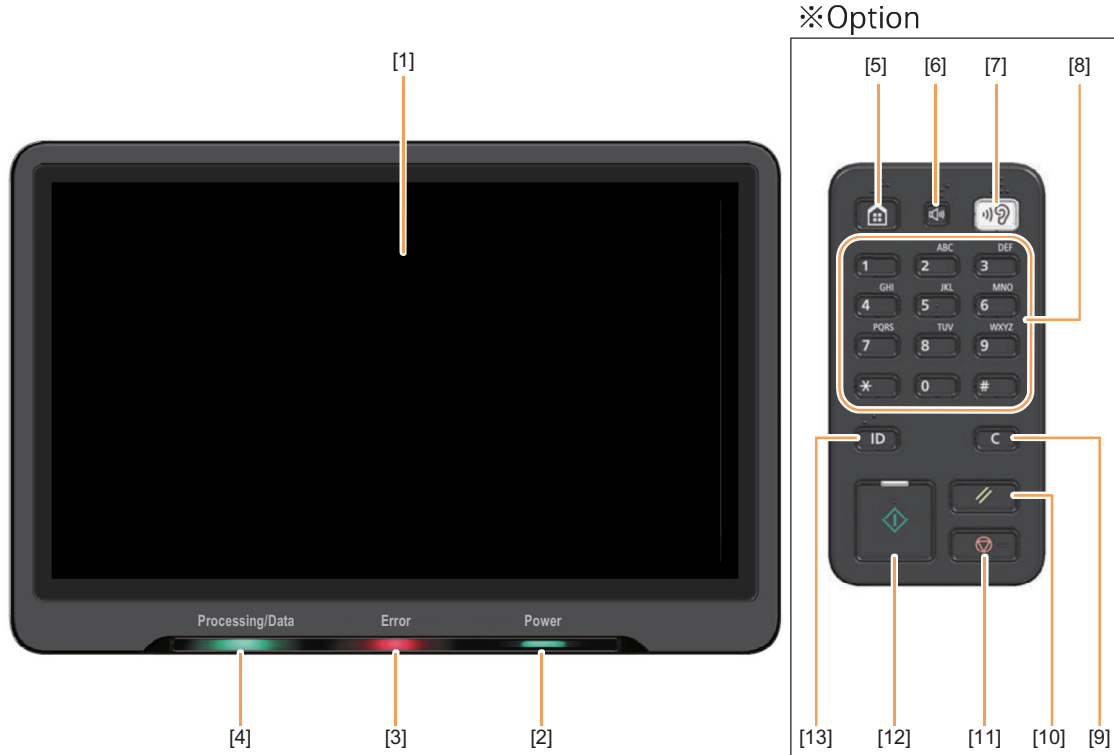

Control Panel

Control Panel + Numeric Keypad (Option)

NOTE:

The Numeric Keypad at the right side of above figure is optional.

No.	Name
[1]	Touch Panel Display
[2]	Main Power LED
[3]	Error LED
[4]	Memory LED
[5]	[Home] key
[6]	[Volume Adjustment] key
[7]	[Voice Guide Mode] key
[8]	Numeric key
[9]	[Clear] key
[10]	[Reset] key
[11]	[Stop] key
[12]	[Start] key
[13]	[Authentication] key