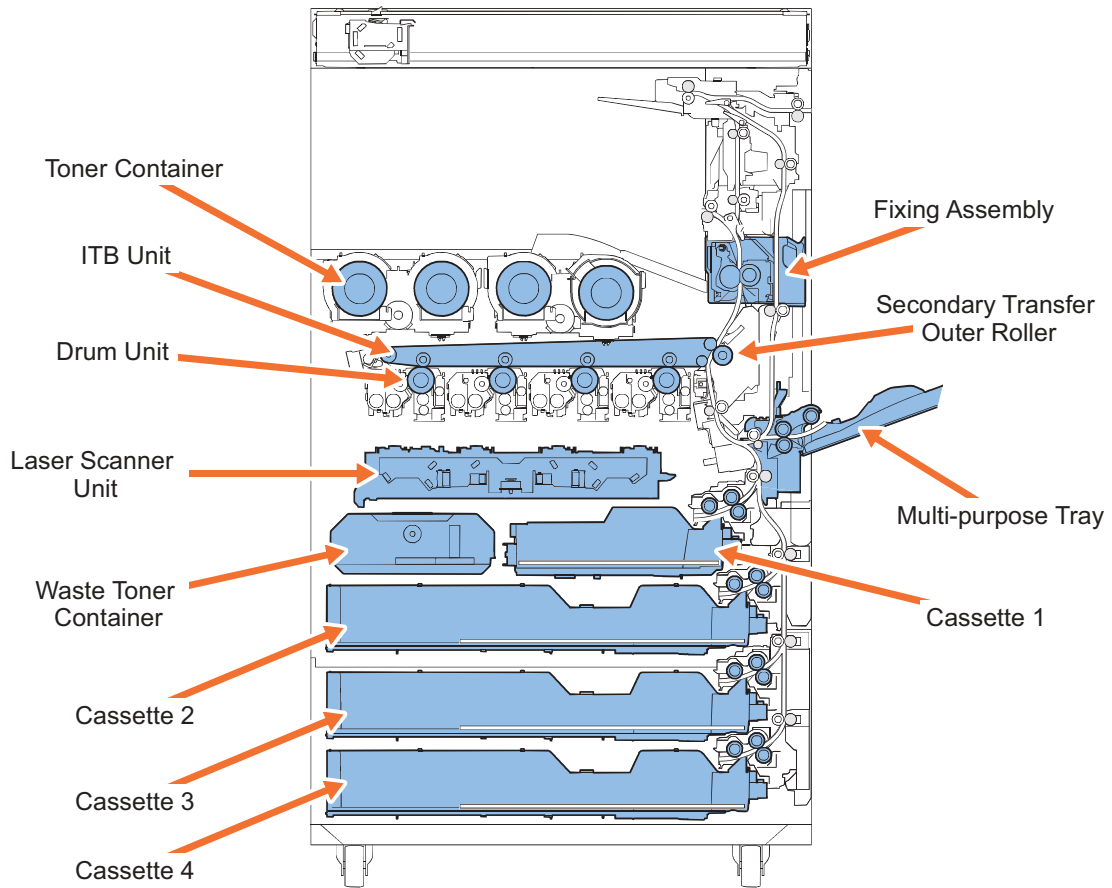

Parts Name

Cross Section View

Control Panel

No.	Name	No.	Name
[1]	[Settings/Registration] key	[9]	[Start] key
[2]	Numeric keys	[10]	Main Power indicator
[3]	[Energy Saver] key	[11]	Error indicator
[4]	[Counter/Device Information] key	[12]	Processing/Data indicator
[5]	Brightness Adjustment key	[13]	[Reset] key
[6]	Settings key	[14]	ID (Log In/Out) key
[7]	[Clear] key	[15]	NFC (If equipped with NFC Kit-B1)
[8]	[Stop] key	[16]	Touch panel display