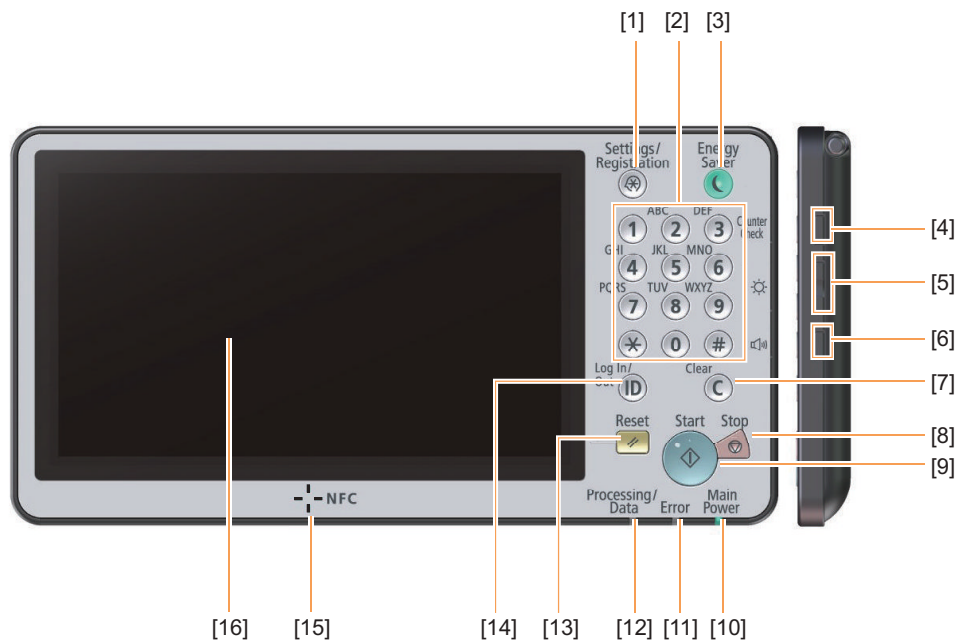

Parts Name

Cross Section View

Control Panel

No.	Name	No.	Name
[1]	[Settings/Registration] key	[9]	[Start] key
[2]	Numeric keys	[10]	Main Power indicator
[3]	[Energy Saver] key	[11]	Error indicator
[4]	[Counter/Device Information] key	[12]	Processing/Data indicator
[5]	Brightness Adjustment key	[13]	[Reset] key
[6]	Settings key	[14]	ID (Log In/Out) key
[7]	[Clear] key	[15]	NFC (If equipped with NFC Kit-B1)
[8]	[Stop] key	[16]	Touch panel display