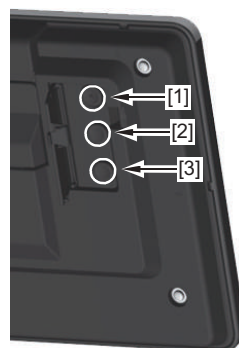

Main Menu

No.	Name
[1]	Settings/Registration
[2]	Menu
[3]	Energy Saver
[4]	Log In, Log Out
[5]	Home
[6]	Timeline
[7]	Stop
[8]	Counter/Device Information
[9]	Status Check
[10]	Numeric keys ([0] to [9], [*], [#])
[11]	C (Clear)
[12]	Reset
[13]	Stop
[14]	Start

Service Buttons

Reference figure (Rear side of Control Panel)