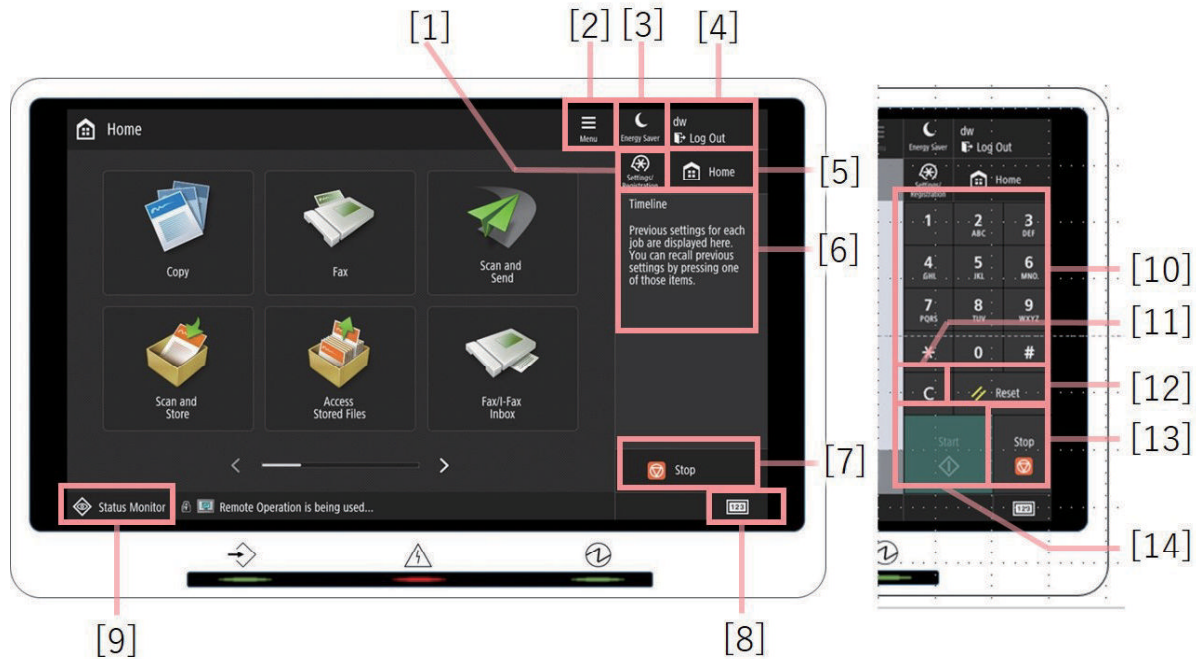

Main Menu

No.	Name
[1]	Settings/Registration
[2]	Menu
[3]	Energy Saver
[4]	Log In, Log Out
[5]	Home
[6]	Timeline
[7]	Stop
[8]	Counter/Device Information
[9]	Status Check
[10]	Numeric keys ([0] to [9], [*], [#])
[11]	C (Clear)
[12]	Reset
[13]	Stop
[14]	Start

Service Buttons

Reference figure (Rear side of Control Panel)