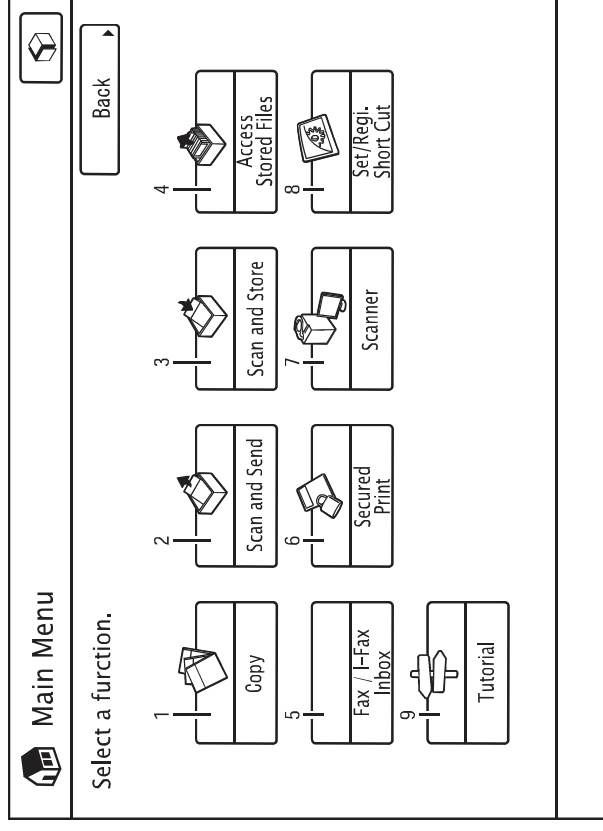

Main Menu

F-1-18

[1]	Copy
[2]	Scan and Send
[3]	Scan and Store
[4]	Access Stored Files
[5]	Fax/Fax Inbox
[6]	Secured Print
[7]	Remote Scanner
[8]	Shortcut to Settings/Registration
[9]	Introduction to Useful Features