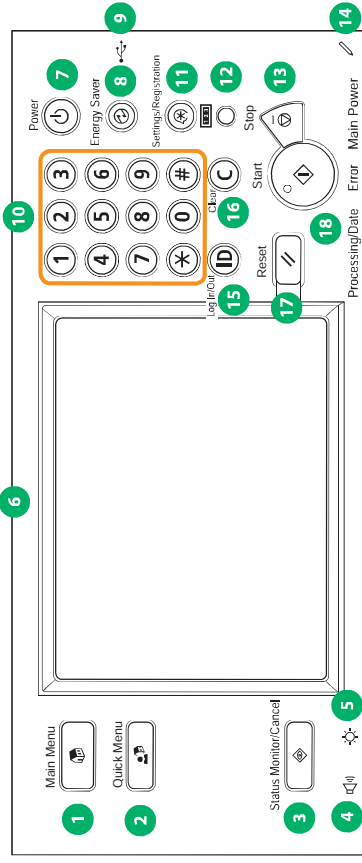

# Control Panel

## Control Panel

F-1-17

[1]	Main Menu Key	[10]	Numeric Key
[2]	Custom Menu Key	[11]	Settings/registration Key
[3]	Check/Stop Status Key	[12]	Check Counter Key
[4]	Volume Adjustment Key	[13]	Stop Key
[5]	Brightness Adjustment Key	[14]	Operation Pen
[6]	Touch Panel Display	[15]	ID Key
[7]	Control Panel Power Switch (Sub-power)	[16]	Clear Key
[8]	Energy Saver Key	[17]	Reset Key
[9]	USB Slot	[18]	Start Key

## Main Menu

F-1-18

[1]	Copy
[2]	Scan and Send
[3]	Scan and Store
[4]	Access Stored Files
[5]	Fax/Fax Inbox
[6]	Secured Print
[7]	Remote Scanner
[8]	Shortcut to Settings/Registration
[9]	Introduction to Useful Features