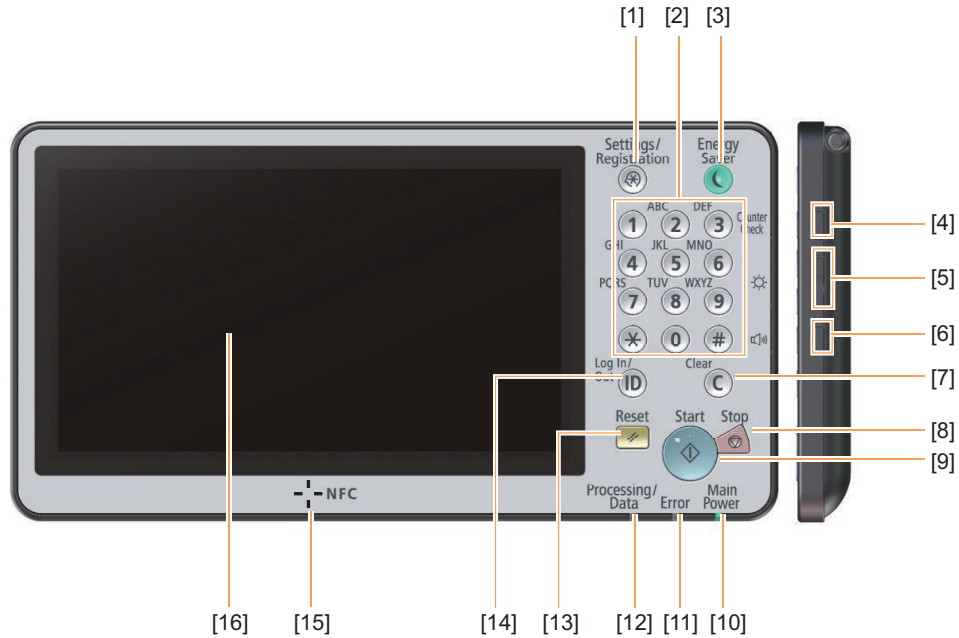

# Control Panel

No.	Name
1	[Settings/Registration] key
2	Numeric keys
3	[Energy Saver] key
4	[Counter/Device Information] key
5	Brightness Adjustment key
6	Settings key
7	[Clear] key
8	[Stop] key
9	[Start] key
10	Main Power indicator
11	Error indicator
12	Processing/Data indicator
13	[Reset] key
14	ID (Log In/Out) key
15	NFC (If equipped with NFC Kit-B1)
16	Touch panel display