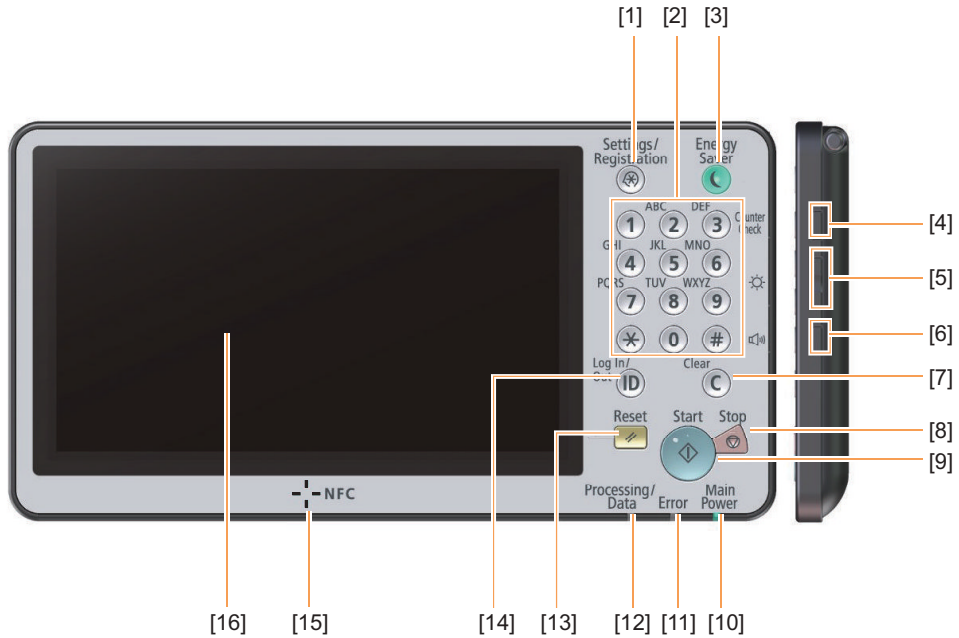

Control Panel

No.	Name	No.	Name
[1]	[Settings/Registration] key	[9]	[Start] key
[2]	Numeric keys	[10]	Main Power indicator
[3]	[Energy Saver] key	[11]	Error indicator
[4]	[Counter/Device Information] key	[12]	Processing/Data indicator
[5]	Brightness Adjustment key	[13]	[Reset] key
[6]	Settings key	[14]	ID (Log In/Out) key
[7]	[Clear] key	[15]	NFC (If equipped with NFC Kit-B1)
[8]	[Stop] key	[16]	Touch panel display