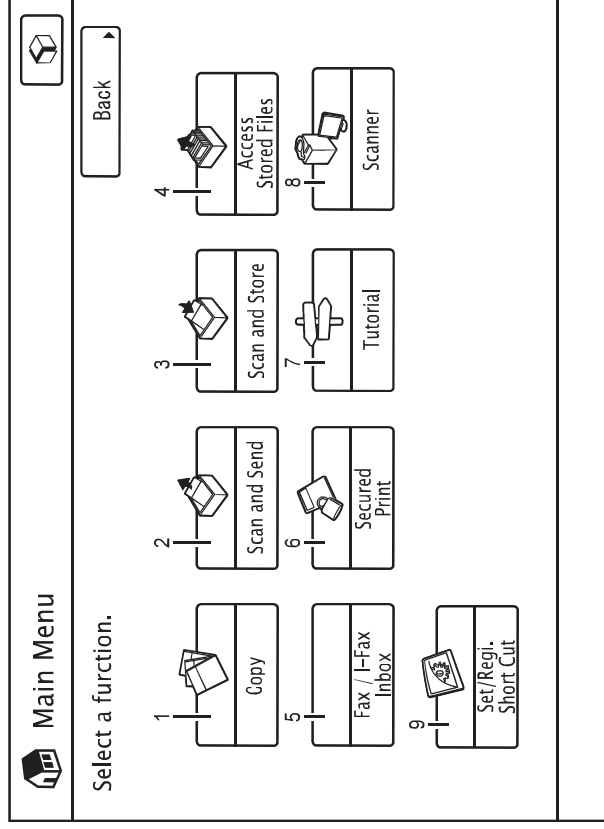

Control Panel

Control Panel

F-1-14

- [1] Main Menu Key
- [2] Custom Menu Key
- [3] Check/Stop Status Key
- [4] Volume Adjustment Key
- [5] Brightness Adjustment Key
- [6] Touch Panel Display
- [7] Energy Saver key.
- [8] USB Slot
- [9] Numeric Key
- [10] Settings/registration Key
- [11] Check Counter Key
- [12] Stop Key
- [13] Operation Pen
- [14] ID Key
- [15] Clear Key
- [16] Reset Key
- [17] Start Key

T-1-15

Main Menu

Menu screen

F-1-15

- [1] Copy
- [2] Scan and Send
- [3] Scan and Save
- [4] Access Stored F
- [5] Fax/I-Fax Inbox
- [6] Secured Print
- [7] Introduction to Useful Features
- [8] Remote Scanner
- [9] Shortcut to Settings/Registration