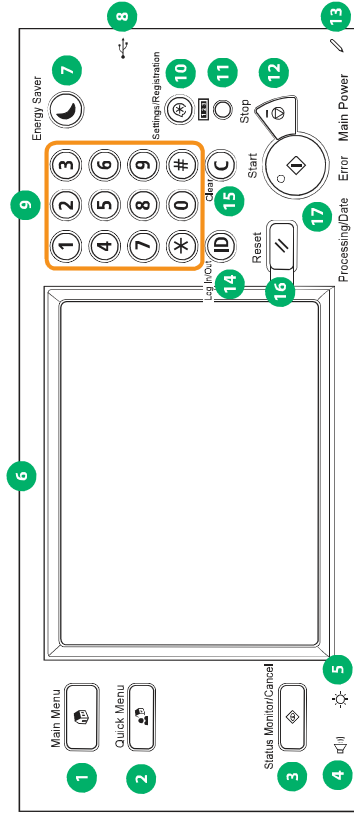

Control Panel

Control Panel

F-1-14

- [1] Main Menu Key
- [2] Custom Menu Key
- [3] Check/Stop Status Key
- [4] Volume Adjustment Key
- [5] Brightness Adjustment Key
- [6] Touch Panel Display
- [7] Energy Saver key.
- [8] USB Slot
- [9] Numeric Key
- [10] Settings/registration Key
- [11] Check Counter Key
- [12] Stop Key
- [13] Operation Pen
- [14] ID Key
- [15] Clear Key
- [16] Reset Key
- [17] Start Key

T-1-15

Main Menu

Menu screen

F-1-15

- [1] Copy
- [2] Scan and Send
- [3] Scan and Save
- [4] Access Stored F
- [5] Fax/I-Fax Inbox
- [6] Secured Print
- [7] Introduction to Useful Features
- [8] Remote Scanner
- [9] Shortcut to Settings/Registration