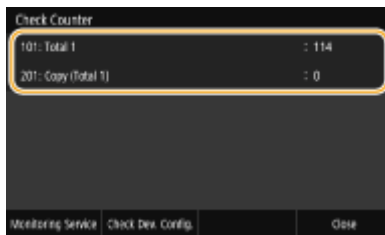

[Portal Top](#) > [Manual top](#) > [Maintenance](#) > [Viewing the Counter Value](#)

Viewing the Counter Value

52K7-0A7

You can check the total number of pages printed by the machine. These totals include faxes, reports, and lists, in addition to copies and printouts of data from computers.

 ▶ <Check Counter> ▶ Check the number of pages printed

<101: Total 1>

Displays the total number of pages copied and printed.

<201: Copy (Total 1)>

Displays the total number of pages copied.

NOTE

<Monitoring Service> enables communication with a remote monitoring server. Execution of this item enables information about the machine to be periodically sent to the remote monitoring server connected to the machine.